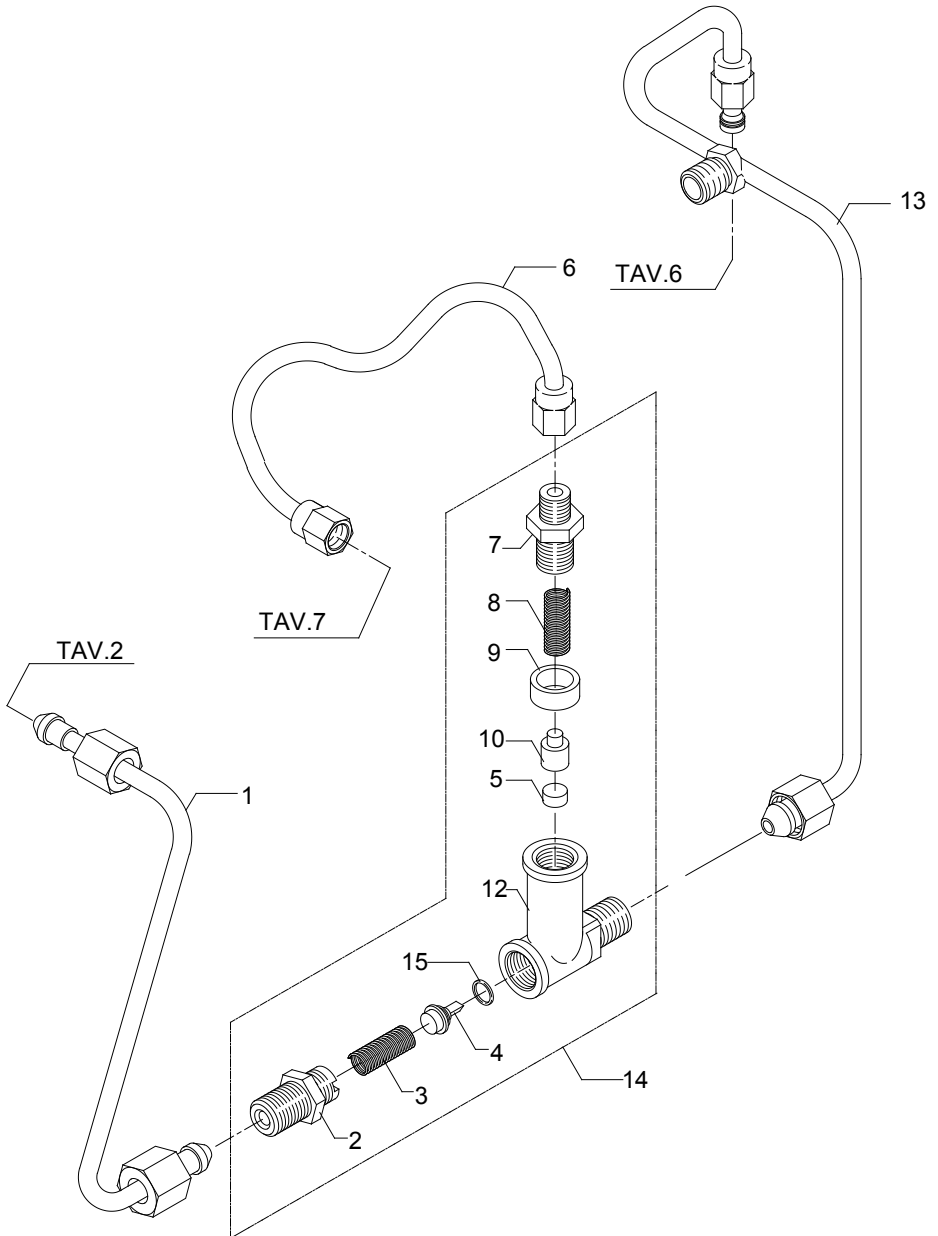

TABLE 8 (up to 31.01.10)
Mod. PM - TE