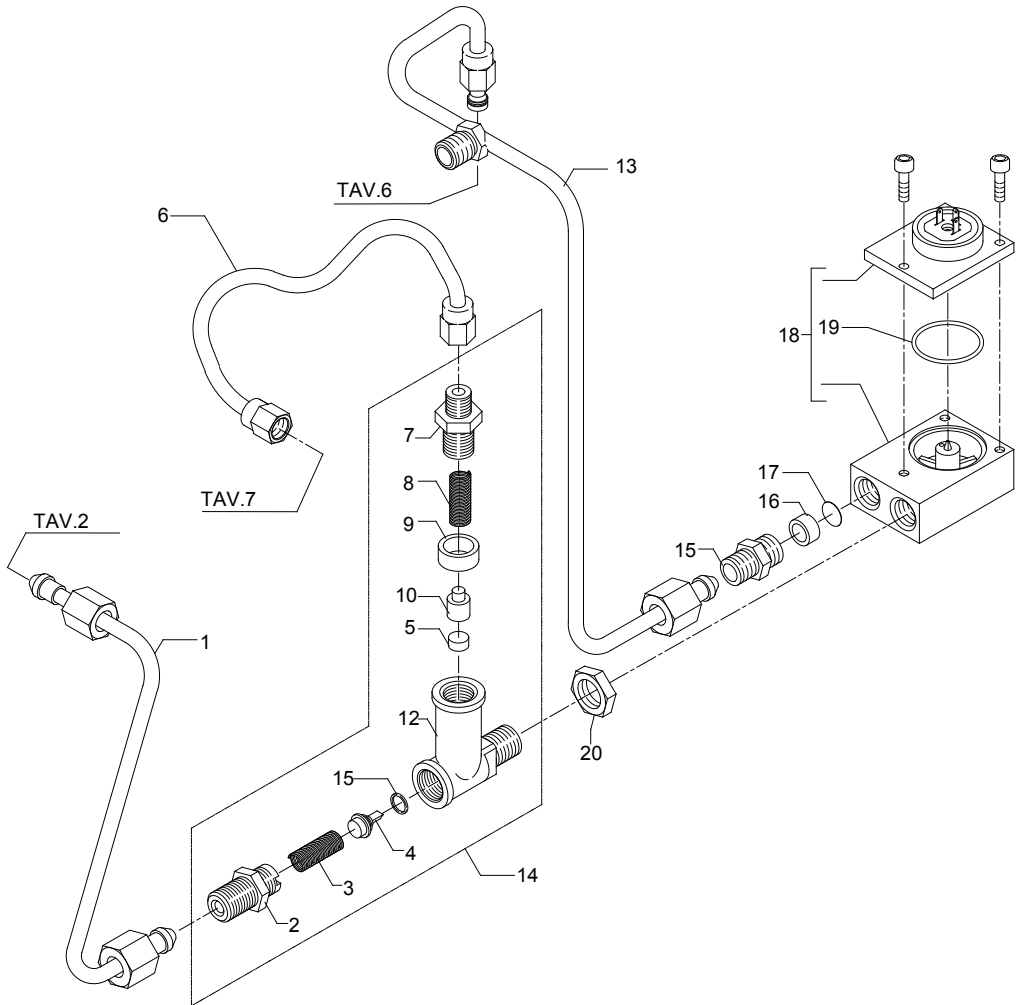

TABLE 8A (up to 31.01.10)
Mod. DE