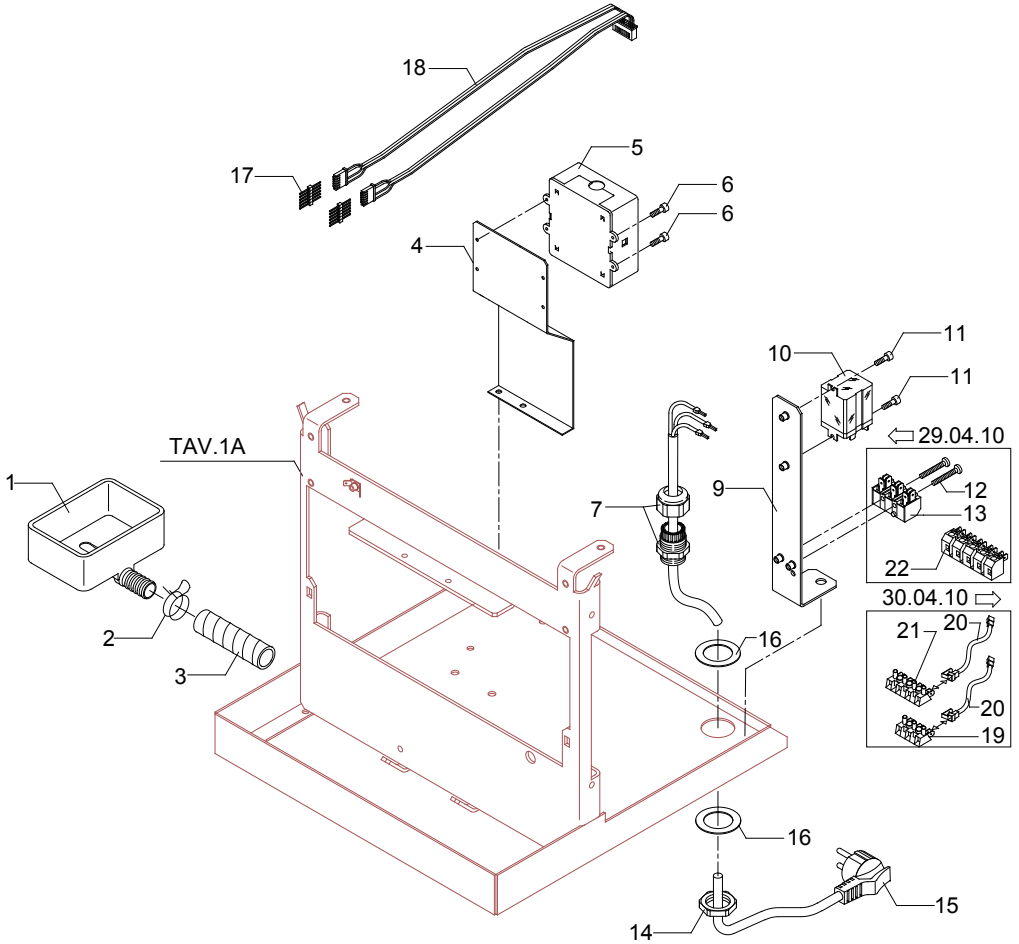

TABLE 3B
Mod. TE

TABLE 4

	POS	CODE	DESCRIPTION
TABLE 5 Mod. PM	1	5373903	STEAM PLUG D33
	2	7826202	SCREW TCI M5X10 UNI 6107 OT
	3	7804002	FAN WASHER D6 DIN 6798A
	4	5373904	WATER PLUG D33
	5	5221803NC	CHECK NUT 3/8" G OT NICKEL-PLATED
	6	7633303	ROUND YELLOW SWITCH
	7	7633609	ORANGE LAMP 110/240V
	8	7633610	GREEN LAMP 110/240V
	9	7633304	ROUND GREEN SWITCH
	10	5966503	ASSEMBLY COMPLETE STEAM HOSE
	11	5960502.01	ASSEMBLY ADJUSTMENT ROD
	12	7496001	OR GASKET D7.6 X 2.62 VITON
	13	5493001	GASKET D8 X 4 EPT 70SH
	14	5283001	TAP BODY 3/8" G X M13 OT
	15	5221801	NUT M13 H4 OT
	16	7496037	OR GASKET D6 X 2 VITON
	17	5163017CM	STEAM HOSE CHROMED
	18	5494001	GASKET D8.5 X 5 X 3.2 PTFE
	19	5226602	STEAM HOSE TERMINAL CHROMED
	20	5163018CM	COMPLETE WATER HOSE CHROMED
	25	5963037	PRESSURE GAUGE D70 DOUBLE SCALE
	27	7815003	PLAIN WASHER D5 UNI 6592 A2
	28	7816405	SCREW TE M4X12 UNI 5739 A2
	29	5974003.02	ASSEMBLY STEAM TAP
	30	5974004.02	ASSEMBLY WATER TAP
	31	5225226CM	STRAIGHT FITTING M22 X 1 H25 OT CHROMED
	32	5493003	GASKET D20.5X15 H1.5 NBR 70SH
	33	5226601TW	WATER HOSE TERMINAL M22 CHROMED
	34	5966504	ASSEMBLY WATER HOSE
	35	5371802	KNOB D40
	36	7371001	INSULATING
	37	5283039	TAP BODY 3/8" G X 3/8" G X M13 OT
	38	5974074	ASSEMBLY STEAM TAP
	39	5974075	ASSEMBLY WATER TAP
	40	7496072	OR GASKET 121
	41	5471532	SPRING
	42	5190501	COMPLETE CUP
	43	7496073	OR GASKET 115 EP856
	44	5221872TW	NUT 3/8" G
	45	5163151CM	STEAM HOSE CHROMED
	46	5494001	GASKET D8.5 X 5 X 3.2 PTFE
	47	5226612CM	TERMINAL 3 HOLES
	48	5966537	ASSEMBLY COMPLETE STEAM HOSE 3 HOLES
	49	5225607TW	WATER HOSE CHROMED
	50	7496003	OR GASKET 108 VITON
	51	5226610TW	WATER HOSE TERMINAL D23.5X18 OT CHROMED