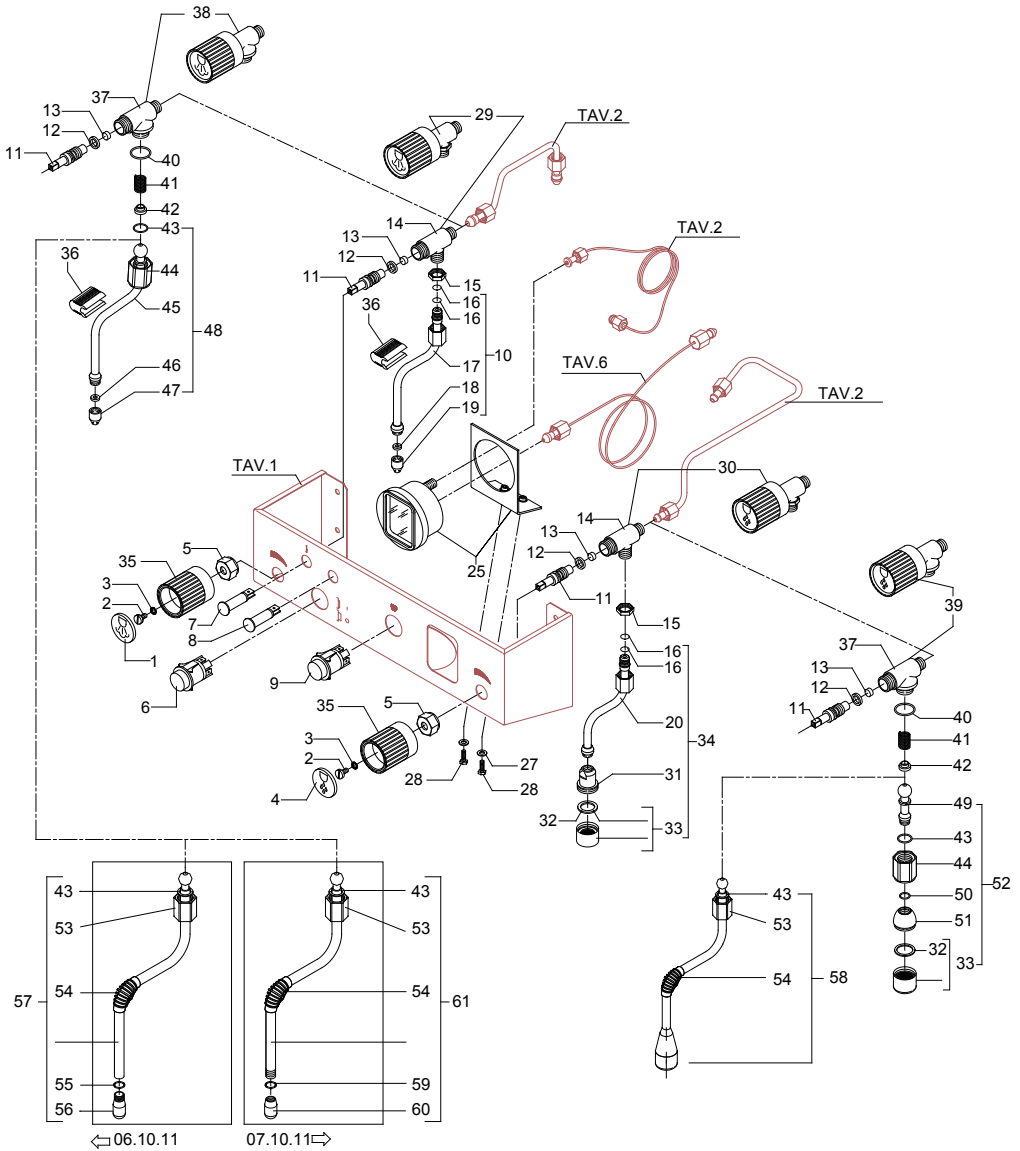

TABLE 5
Mod. PM

TABLE 5
Mod. PM

POS	CODE	DESCRIPTION
1	5373903	STEAM PLUG D33
2	7826202	SCREW TCI M5X10 UNI 6107 OT
3	7804002	FAN WASHER D6 DIN 6798A
4	5373904	WATER PLUG D33
5	5221803NC	CHECK NUT 3/8" G OT NICKEL-PLATED
6	7633303	ROUND YELLOW SWITCH
7	7633609	ORANGE LAMP 110/240V
8	7633610	GREEN LAMP 110/240V
10	5966503	ASSEMBLY COMPLETE STEAM HOSE
11	5960502.01	ASSEMBLY ADJUSTMENT ROD
12	7496001	OR GASKET D7.6 X 2.62 VITON
13	5493001	GASKET D8 X 4 EPT 70SH
14	5283001	TAP BODY 3/8" G X M13 OT
15	5221801	NUT M13 H4 OT
16	7496037	OR GASKET D6 X 2 VITON
17	5163017CM	STEAM HOSE CHROMED
18	5494001	GASKET D8.5 X 5 X 3.2 PTFE
19	5226602	STEAM HOSE TERMINAL CHROMED
20	5163018CM	COMPLETE WATER HOSE CHROMED
25	5963037	PRESSURE GAUGE D70 DOUBLE SCALE
27	7815003	PLAIN WASHER D5 UNI 6592 A2
28	7816405	SCREW TE M4X12 UNI 5739 A2
29	5974003.02	ASSEMBLY STEAM TAP
30	5974004.02	ASSEMBLY WATER TAP
31	5225226CM	STRAIGHT FITTING M22 X 1 H25 OT CHROMED
32	5493003	GASKET D20.5X15 H1.5 NBR 70SH
33	5226601TW	WATER HOSE TERMINAL M22 CHROMED
34	5966504	ASSEMBLY WATER HOSE (SPECIAL)
35	5371802	KNOB D40
36	7371001	INSULATING
37	5283039	TAP BODY 3/8" G X 3/8" G X M13 OT
38	5974074	ASSEMBLY STEAM TAP
39	5974075	ASSEMBLY WATER TAP
40	7496072	OR GASKET 121
41	5471532	SPRING
42	5190501	COMPLETE CUP
43	7496073	OR GASKET 115 EP856
44	5221872TW	NUT 3/8" G
45	5163151CM	STEAM HOSE CHROMED
46	5494001	GASKET D8.5 X 5 X 3.2 PTFE
47	5226612CM	TERMINAL 3 HOLES
48	5966537	ASSEMBLY COMPLETE STEAM HOSE 3 HOLES
49	5225607TW	WATER HOSE CHROMED
50	7496003	OR GASKET 108 VITON
51	5226610TW	WATER HOSE TERMINAL D23.5X18 OT CHROMED
52	5966531	ASSEMBLY WATER HOSE