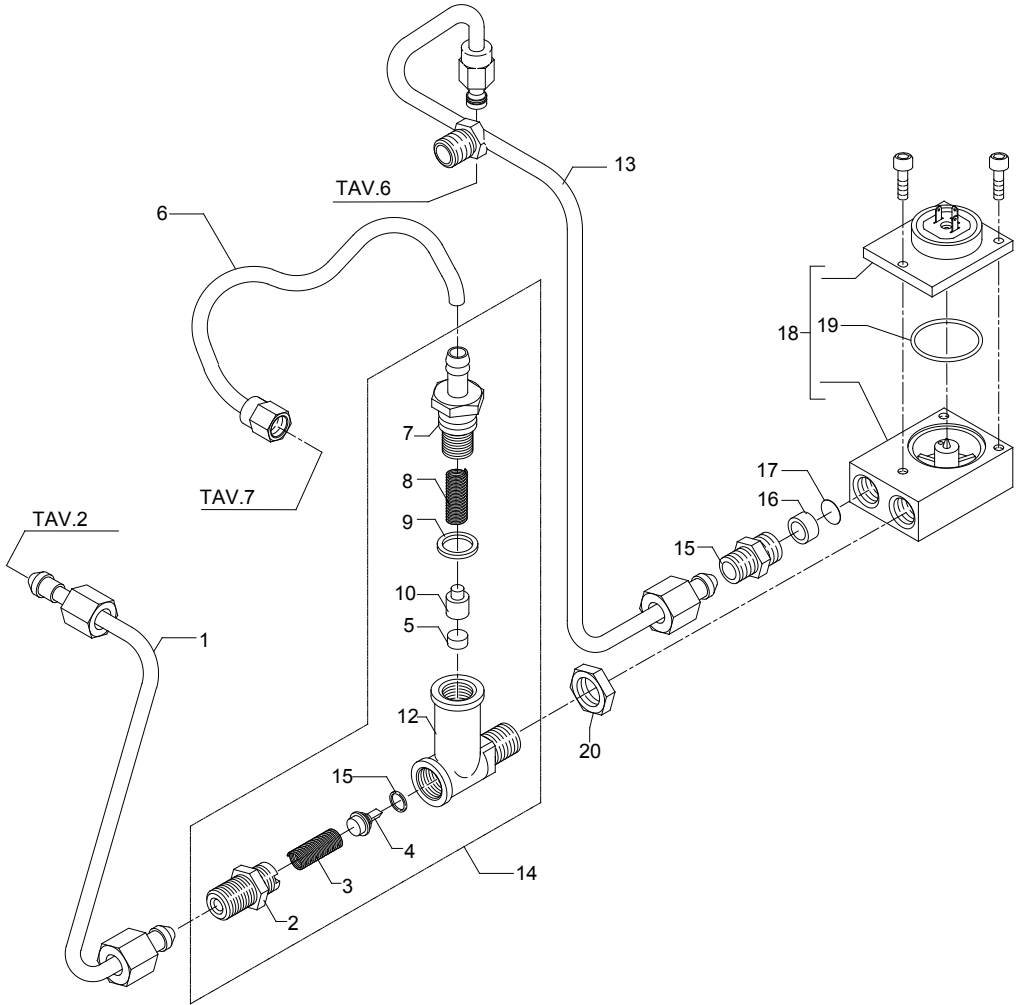

TABLE 8A (from 01.02.10)
Mod. DE