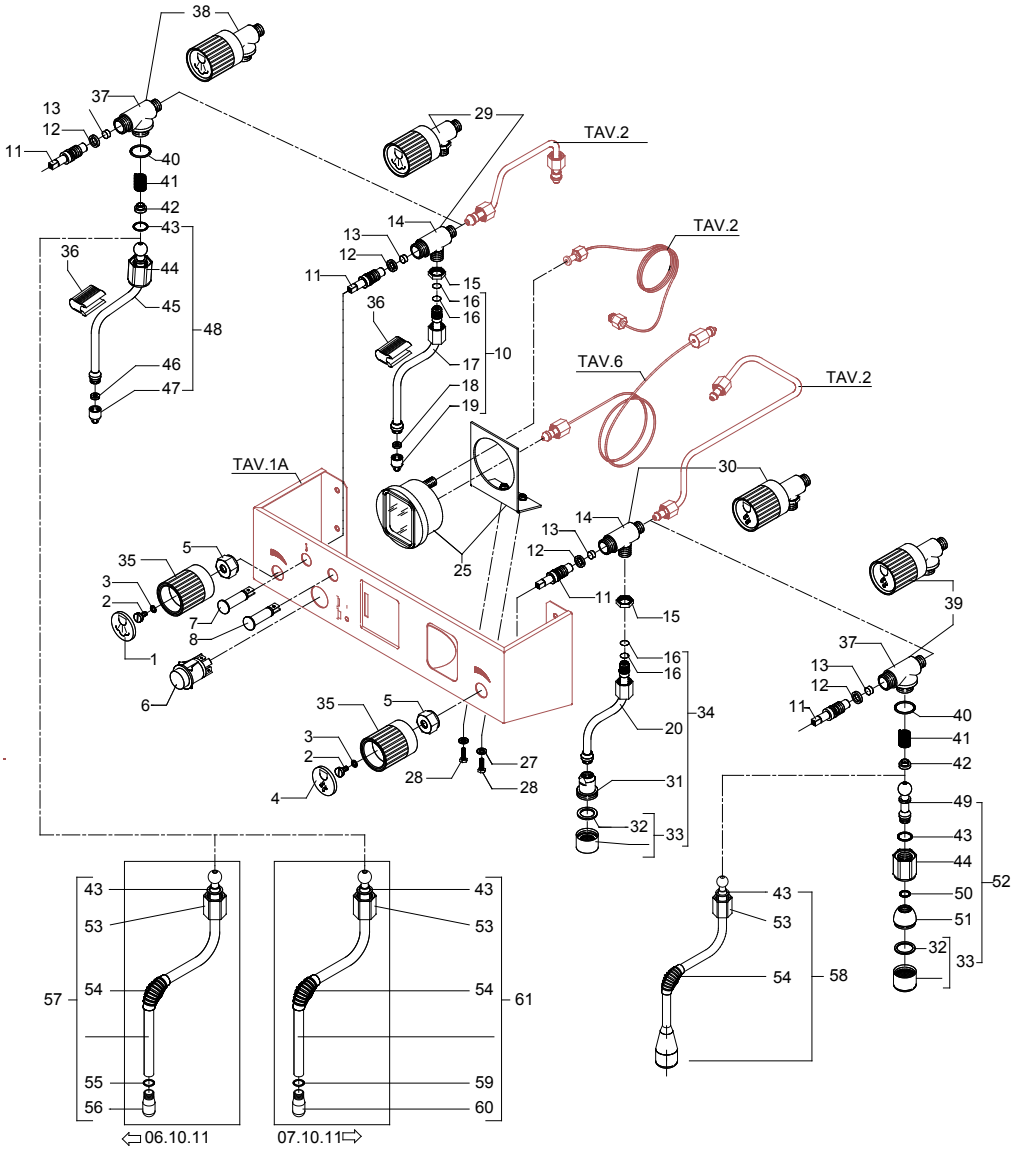

POS	CODE	DESCRIPTION
1	5373903	STEAM PLUG D33
2	7826202	SCREW TCI M5X10 UNI 6107 OT
3	7804002	FAN WASHER D6 DIN 6798A
4	5373904	WATER PLUG D33
5	5221803NC	CHECK NUT 3/8" G OT NICKEL-PLATED
6	7633303	ROUND YELLOW SWITCH
7	7633609	ORANGE LAMP 110/240V
8	7633610	GREEN LAMP 110/240V
10	5966503	ASSEMBLY COMPLETE STEAM HOSE
11	5960502.01	ASSEMBLY ADJUSTMENT ROD
12	7496001	OR GASKET D7.6 X 2.62 VITON
13	5493001	GASKET D8 X 4 EPT 70SH
14	5283001	TAP BODY 3/8" G X M13 OT
15	5221801	NUT M13 H4 OT
16	7496037	OR GASKET D6 X 2 VITON
17	5163017CM	STEAM HOSE CHROMED
18	5494001	GASKET D8.5 X 5 X 3.2 PTFE
19	5226602	STEAM HOSE TERMINAL CHROMED
20	5163018CM	COMPLETE WATER HOSE CHROMED
25	5963037	PRESSURE GAUGE D70 DOUBLE SCALE
27	7815003	PLAIN WASHER D5 UNI 6592 A2
28	7816405	SCREW TE M4X12 UNI 5739 A2
29	5974003.02	ASSEMBLY STEAM TAP
30	5974004.02	ASSEMBLY WATER TAP
31	5225226CM	STRAIGHT FITTING M22 X 1 H25 OT CHROMED
32	5493003	GASKET D20.5X15 H1.5 NBR 70SH
33	5226601TW	WATER HOSE TERMINAL M22 CHROMED
34	5966504	ASSEMBLY WATER HOSE (SPECIAL)
35	5371802	KNOB D40
36	7371001	INSULATING
37	5283039	TAP BODY 3/8" G X 3/8" G X M13 OT
38	5974074	ASSEMBLY STEAM TAP
39	5974075	ASSEMBLY WATER TAP
40	7496072	OR GASKET 121
41	5471532	SPRING
42	5190501	COMPLETE CUP
43	7496073	OR GASKET 115 EP856
44	5221872TW	NUT 3/8" G
45	5163151CM	STEAM HOSE CHROMED
46	5494001	GASKET D8.5 X 5 X 3.2 PTFE
47	5226612CM	TERMINAL 3 HOLES
48	5966537	ASSEMBLY COMPLETE STEAM HOSE 3 HOLES
49	5225607TW	WATER HOSE CHROMED
50	7496003	OR GASKET 108 VITON
51	5226610TW	WATER HOSE TERMINAL D23.5X18 OT CHROMED
52	5966531	ASSEMBLY WATER HOSE

TABLE 5A
Mod. DE - TE