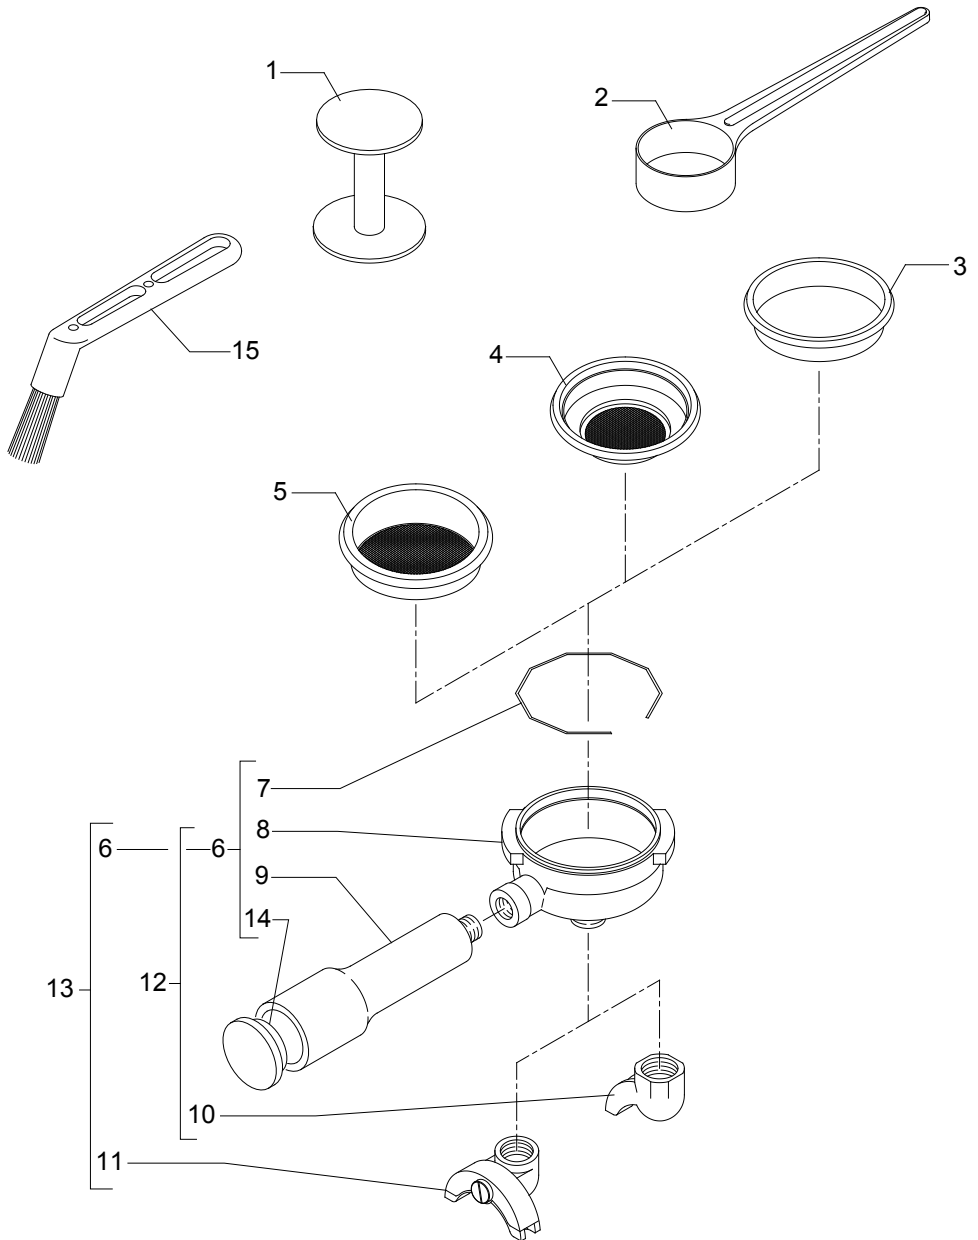

TABLE 9 (from 01.04.10)