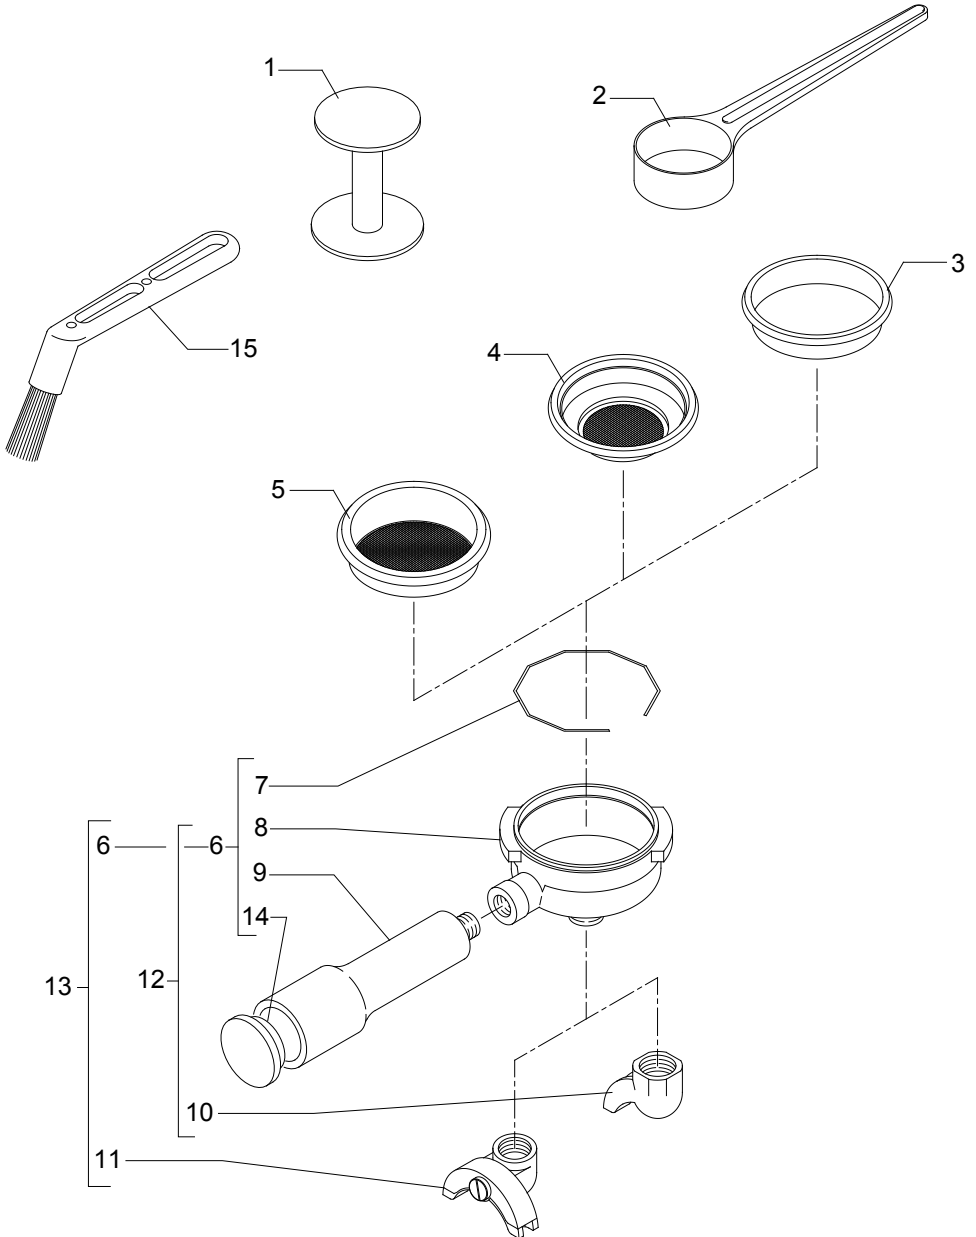

TABLE 9 (up to 31.03.10)