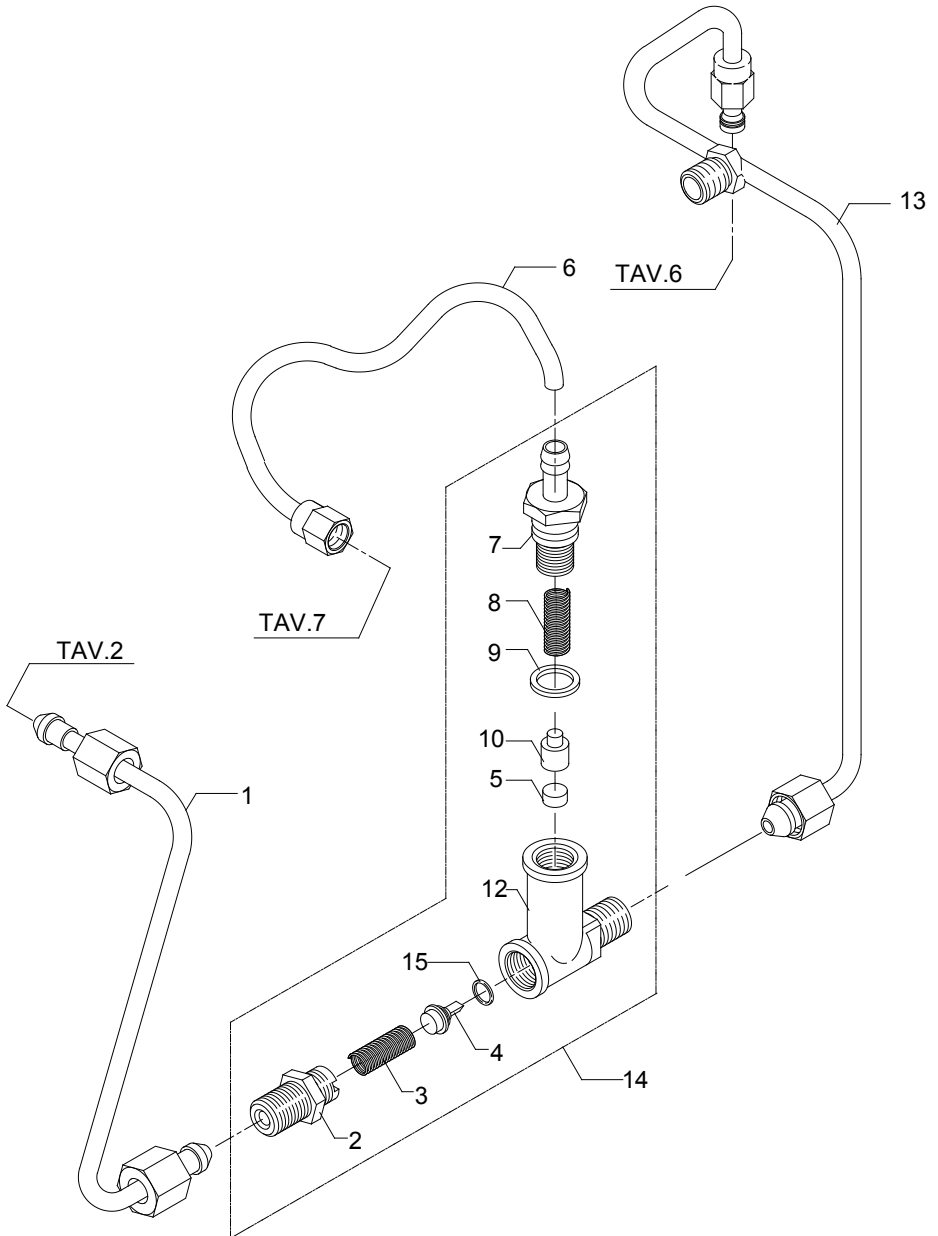

TABLE 8 (from 01.02.10)
Mod. PM - TE