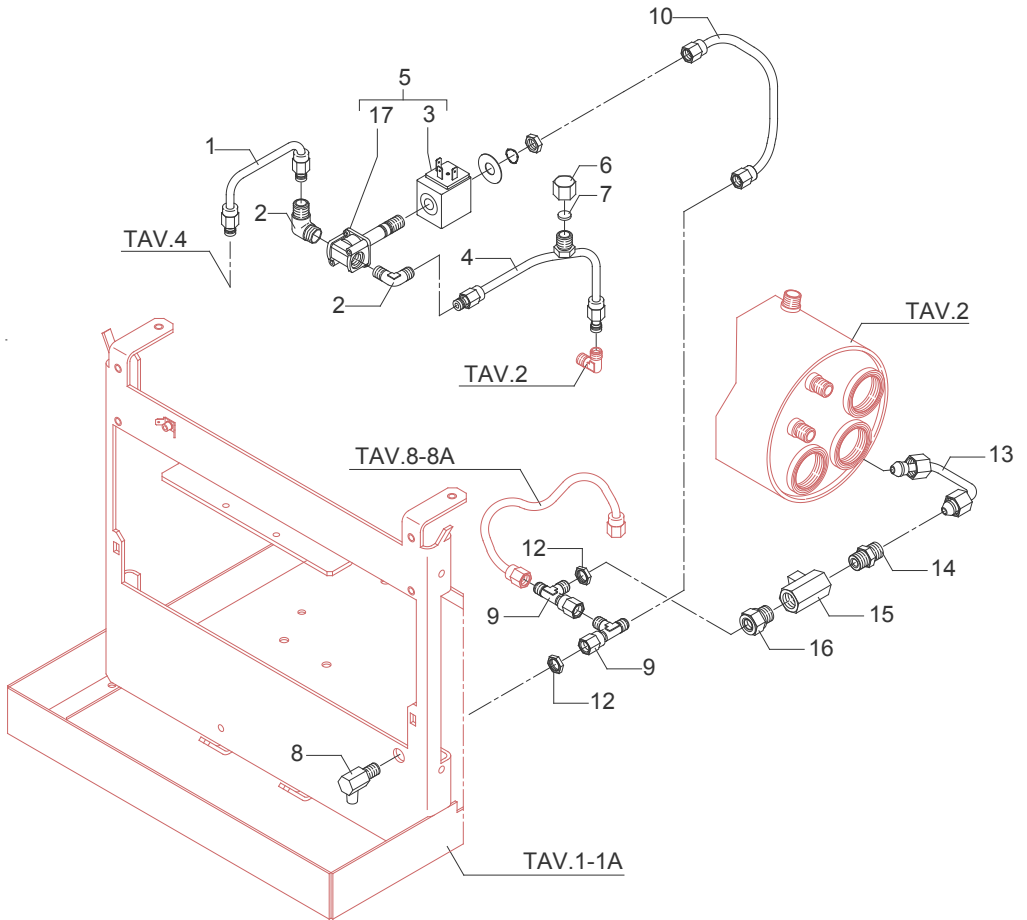

TABLE 7 (from 02.04.13)