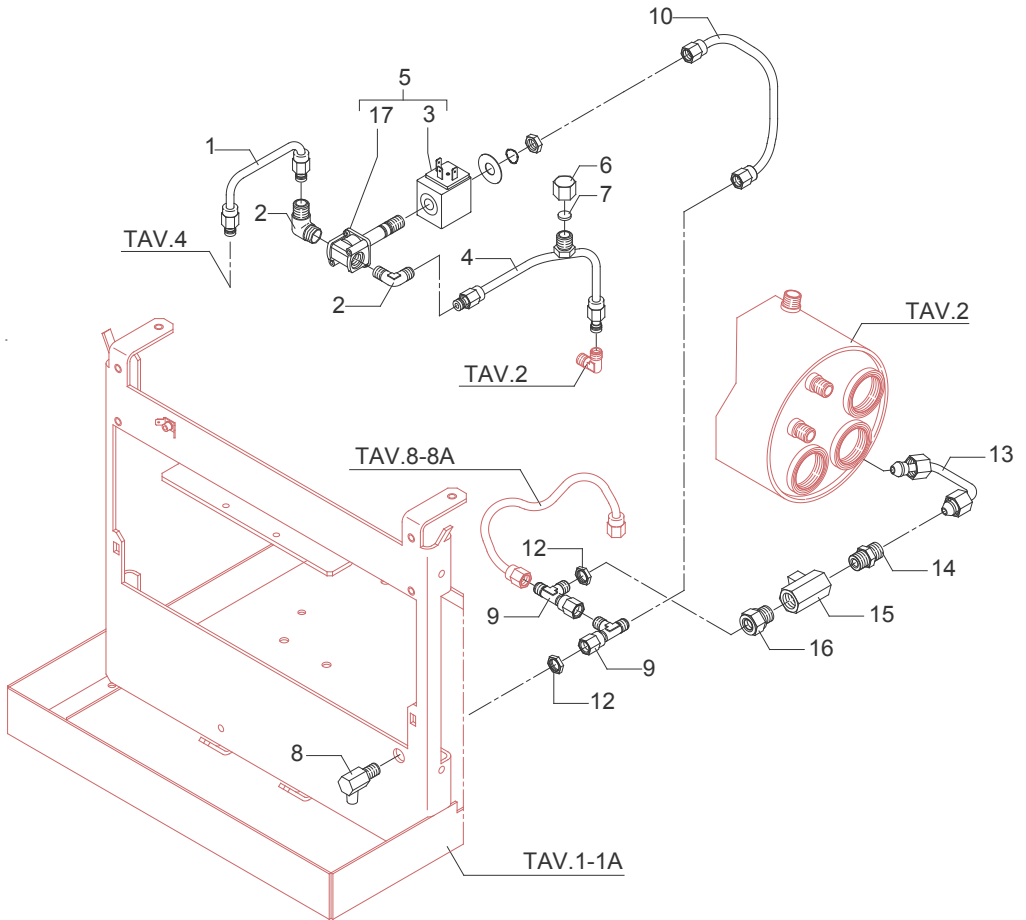

TABLE 7 (up to 27.04.09)