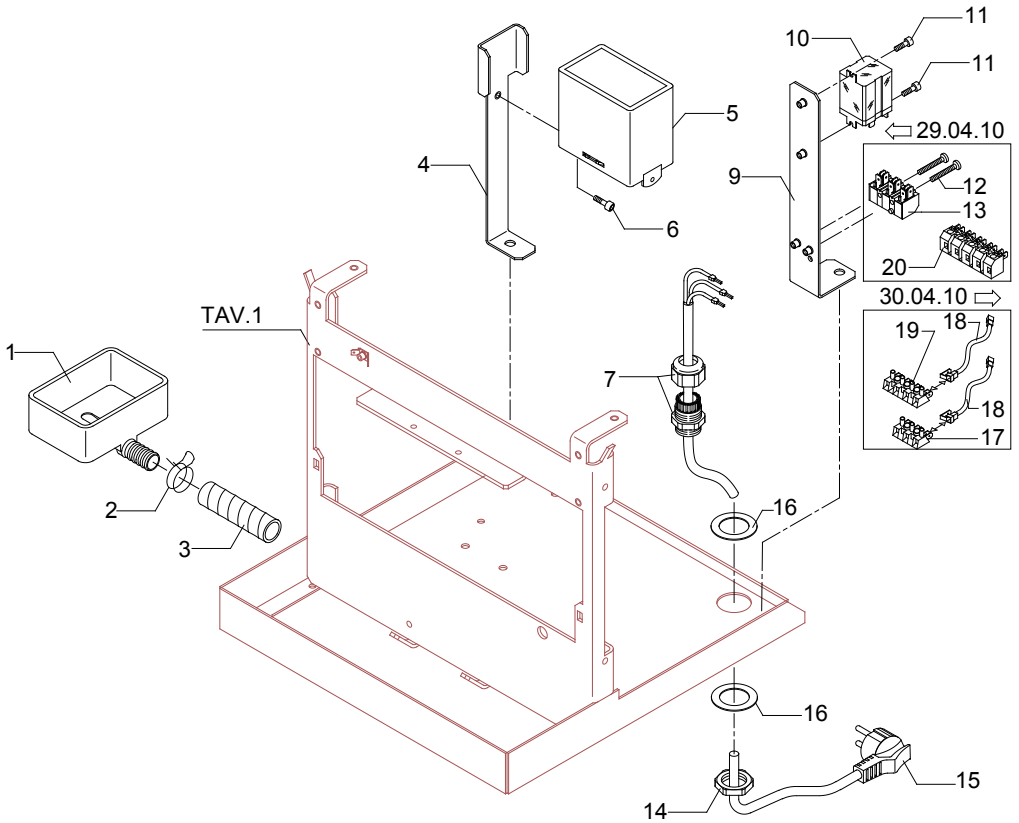

TABLE 3
Mod. PM