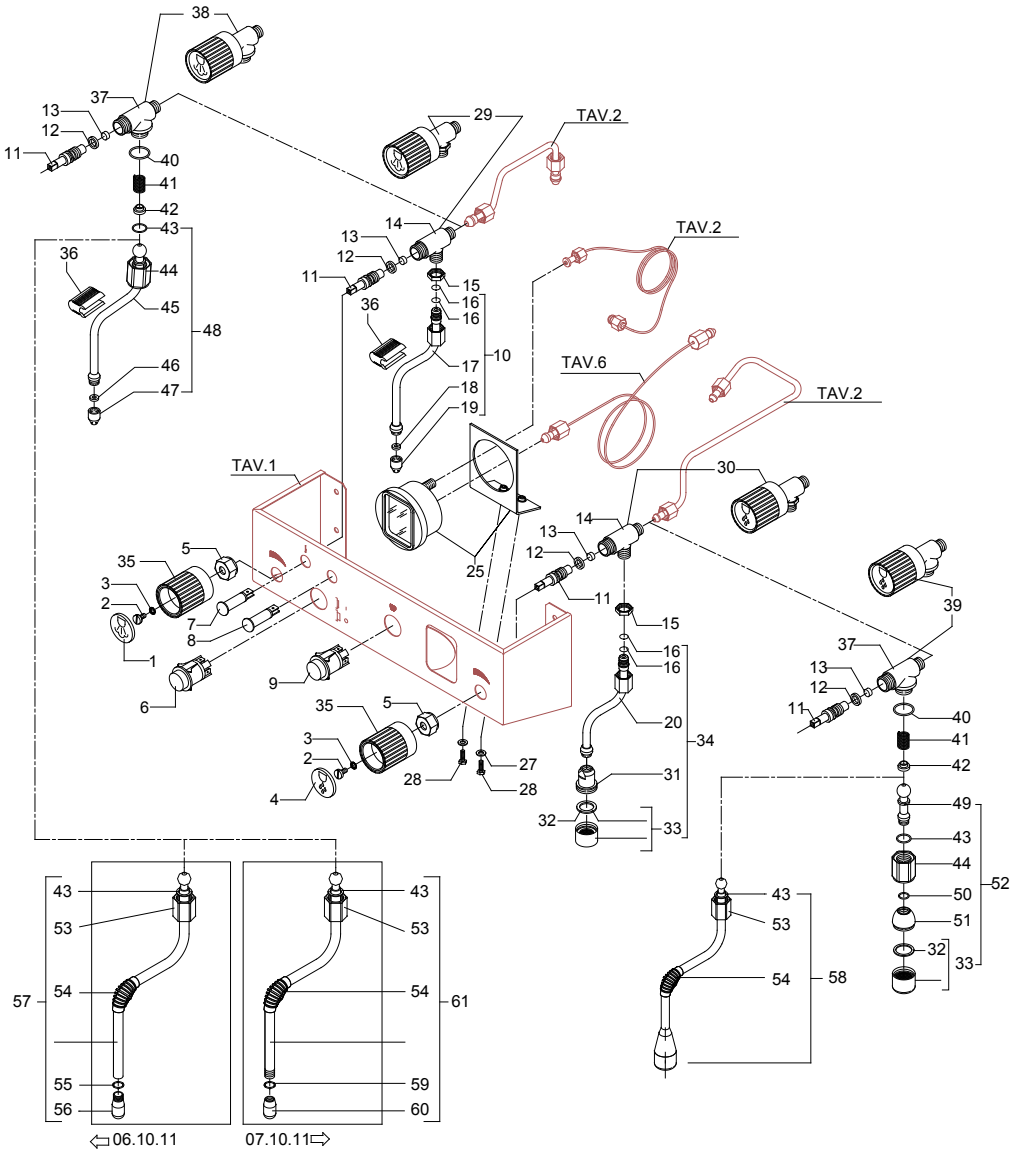

TABLE 5
Mod. PM

TABLE 5
Mod. PM

POS	CODE	DESCRIPTION
1	5373903	STEAM PLUG D33
2	7826202	SCREW TCI M5X10 UNI 6107 OT
3	7804002	FAN WASHER D6 DIN 6798A
4	5373904	WATER PLUG D33
5	5221803NC	CHECK NUT 3/8" G OT NICKEL-PLATED
6	7633303	ROUND YELLOW SWITCH
7	7633609	ORANGE LAMP 110/240V
8	7633610	GREEN LAMP 110/240V
10	5966503	ASSEMBLY COMPLETE STEAM HOSE
11	5960502.01	ASSEMBLY ADJUSTMENT ROD
12	7496001	OR GASKET D7.6 X 2.62 VITON
13	5493001	GASKET D8 X 4 EPT 70SH
14	5283001	TAP BODY 3/8" G X M13 OT
15	5221801	NUT M13 H4 OT
16	7496037	OR GASKET D6 X 2 VITON
17	5163017CM	STEAM HOSE CHROMED
18	5494001	GASKET D8.5 X 5 X 3.2 PTFE
19	5226602	STEAM HOSE TERMINAL CHROMED
20	5163018CM	COMPLETE WATER HOSE CHROMED
25	5963037	PRESSURE GAUGE D70 DOUBLE SCALE
27	7815003	PLAIN WASHER D5 UNI 6592 A2
28	7816405	SCREW TE M4X12 UNI 5739 A2
29	5974003.02	ASSEMBLY STEAM TAP
30	5974004.02	ASSEMBLY WATER TAP
31	5225226CM	STRAIGHT FITTING M22 X 1 H25 OT CHROMED
32	5493003	GASKET D20.5X15 H1.5 NBR 70SH
33	5226601TW	WATER HOSE TERMINAL M22 CHROMED
34	5966504	ASSEMBLY WATER HOSE (SPECIAL)
35	5371802	KNOB D40
36	7371001	INSULATING
37	5283039	TAP BODY 3/8" G X 3/8" G X M13 OT
38	5974074	ASSEMBLY STEAM TAP
39	5974075	ASSEMBLY WATER TAP
40	7496072	OR GASKET 121
41	5471532	SPRING
42	5190501	COMPLETE CUP
43	7496073	OR GASKET 115 EP856
44	5221872TW	NUT 3/8" G
45	5163151CM	STEAM HOSE CHROMED
46	5494001	GASKET D8.5 X 5 X 3.2 PTFE
47	5226612CM	TERMINAL 3 HOLES
48	5966537	ASSEMBLY COMPLETE STEAM HOSE 3 HOLES
49	5225607TW	WATER HOSE CHROMED
50	7496003	OR GASKET 108 VITON
51	5226610TW	WATER HOSE TERMINAL D23.5X18 OT CHROMED
52	5966531	ASSEMBLY WATER HOSE