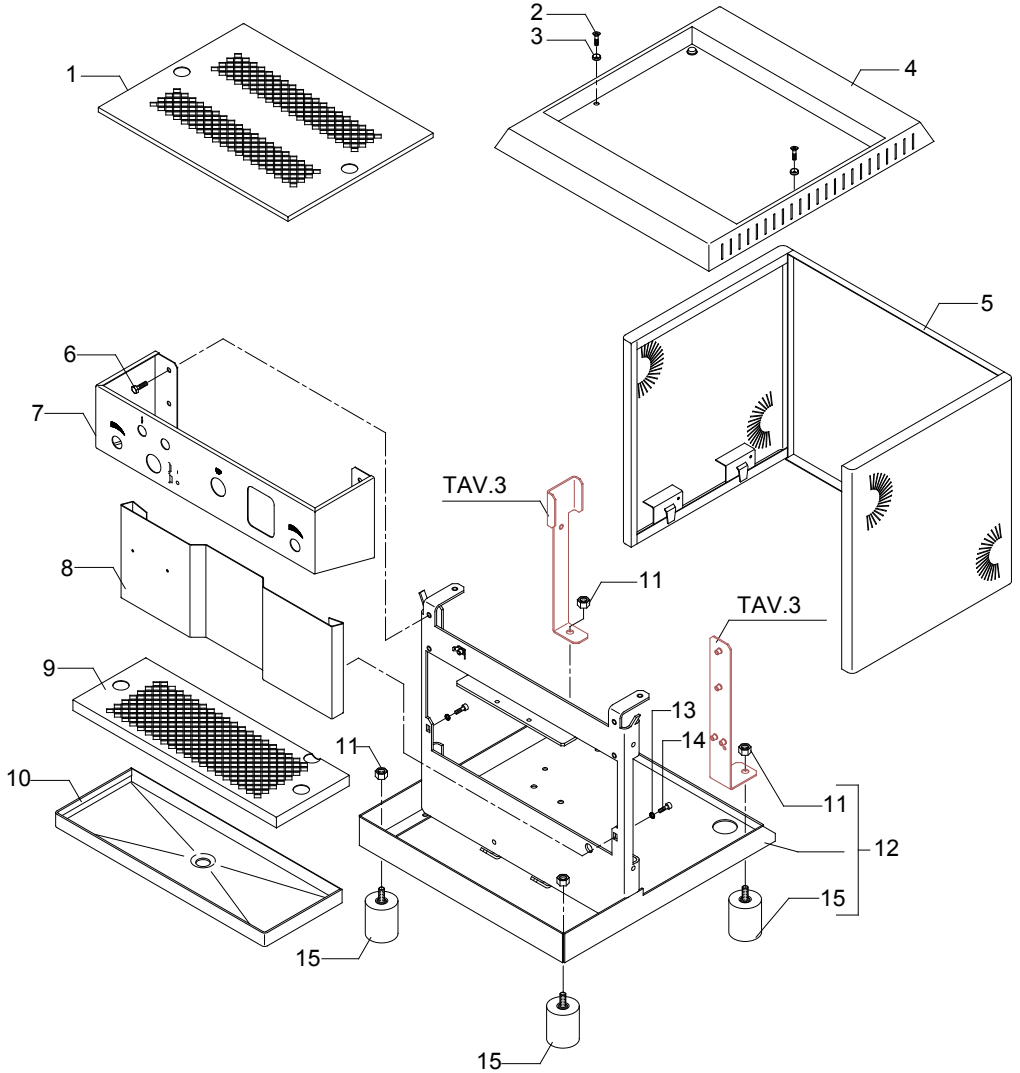

TABLE 1
Mod. PM