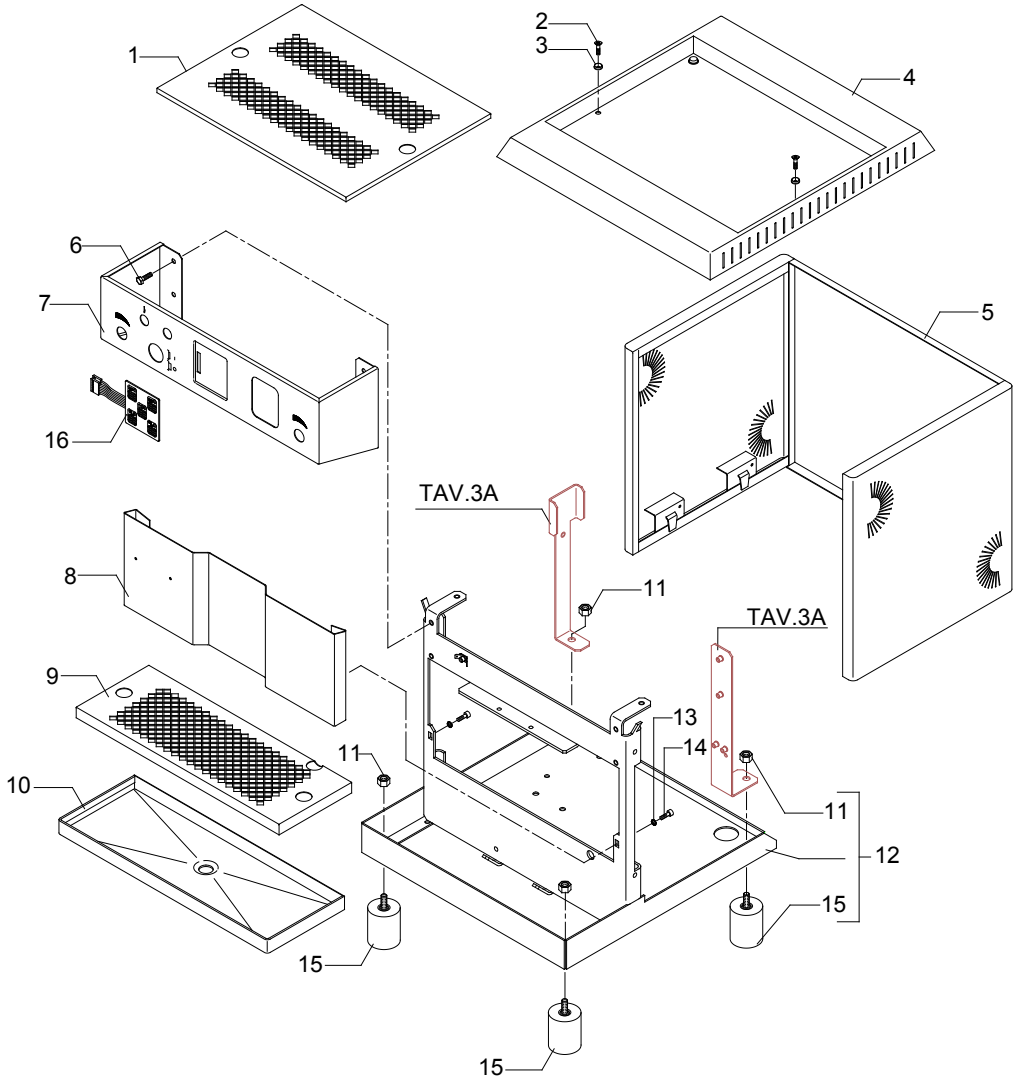

TABLE 1A
Mod. DE - TE