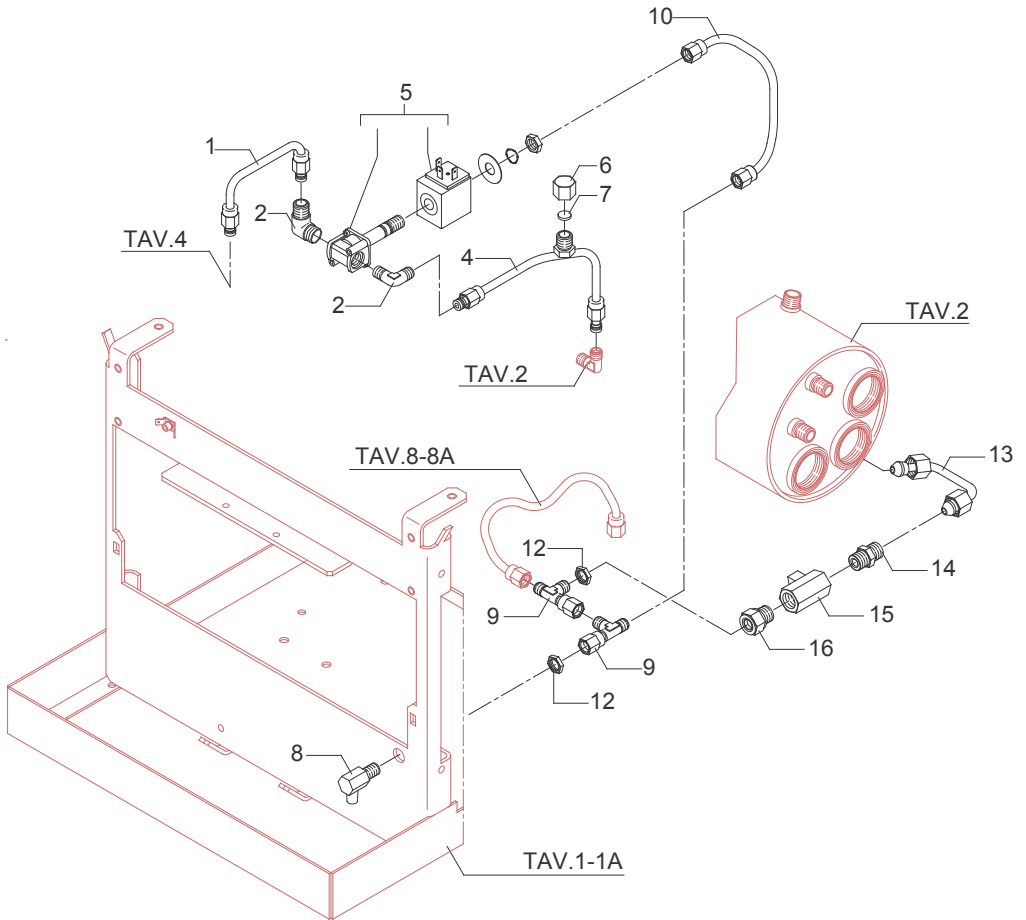

TABLE 7 (up to 01.04.13)