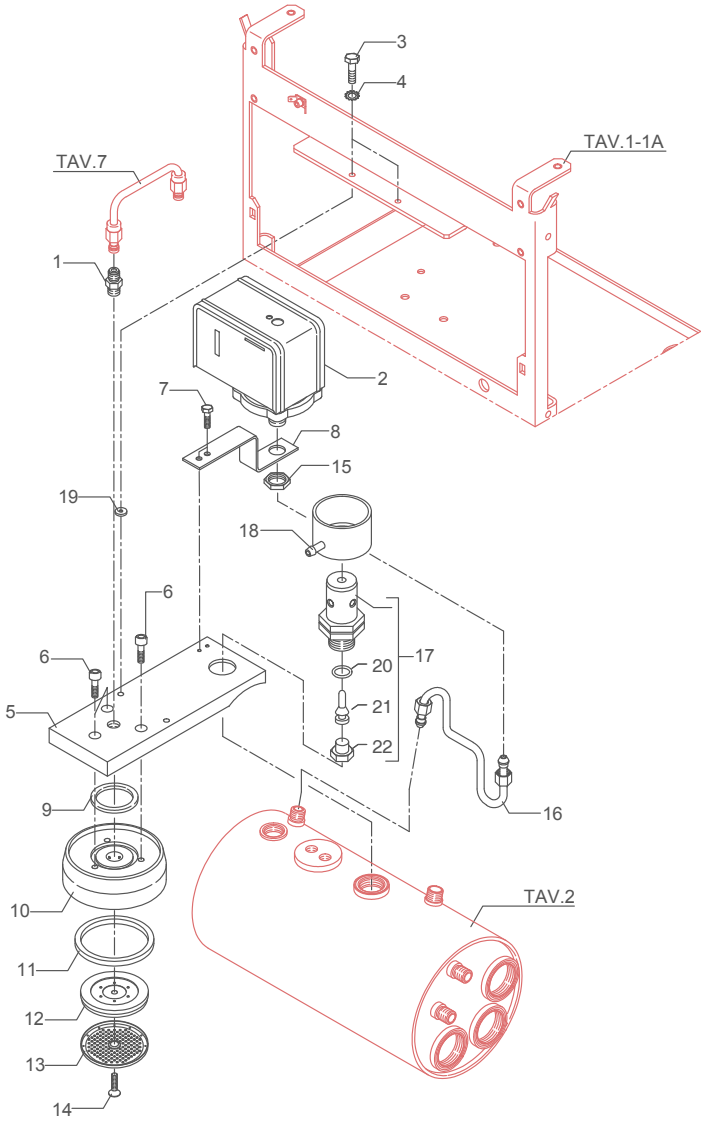

TABLE 3B
Mod. TE

TABLE 4

	POS	CODE	DESCRIPTION
TABLE 5 Mod. PM	1	5373903	STEAM PLUG D33
	2	7826202	SCREW TCI M5X10 UNI 6107 OT
	3	7804002	FAN WASHER D6 DIN 6798A
	4	5373904	WATER PLUG D33
	5	5221803NC	CHECK NUT 3/8" G OT NICKEL-PLATED
	6	7633303	ROUND YELLOW SWITCH
	7	7633609	ORANGE LAMP 110/240V
	8	7633610	GREEN LAMP 110/240V
	9	7633304	ROUND GREEN SWITCH
	10	5966503	ASSEMBLY COMPLETE STEAM HOSE
	11	5960502.01	ASSEMBLY ADJUSTMENT ROD
	12	7496001	OR GASKET D7.6 X 2.62 VITON
	13	5493001	GASKET D8 X 4 EPT 70SH
	14	5283001	TAP BODY 3/8" G X M13 OT
	15	5221801	NUT M13 H4 OT
	16	7496037	OR GASKET D6 X 2 VITON
	17	5163017CM	STEAM HOSE CHROMED
	18	5494001	GASKET D8.5 X 5 X 3.2 PTFE
	19	5226602	STEAM HOSE TERMINAL CHROMED
	20	5163018CM	COMPLETE WATER HOSE CHROMED
	25	5963037	PRESSURE GAUGE D70 DOUBLE SCALE
	27	7815003	PLAIN WASHER D5 UNI 6592 A2
	28	7816405	SCREW TE M4X12 UNI 5739 A2
	29	5974003.02	ASSEMBLY STEAM TAP
	30	5974004.02	ASSEMBLY WATER TAP
	31	5225226CM	STRAIGHT FITTING M22 X 1 H25 OT CHROMED
	32	5493003	GASKET D20.5X15 H1.5 NBR 70SH
	33	5226601TW	WATER HOSE TERMINAL M22 CHROMED
	34	5966504	ASSEMBLY WATER HOSE
	35	5371802	KNOB D40
	36	7371001	INSULATING
	37	5283039	TAP BODY 3/8" G X 3/8" G X M13 OT
	38	5974074	ASSEMBLY STEAM TAP
	39	5974075	ASSEMBLY WATER TAP
	40	7496072	OR GASKET 121
	41	5471532	SPRING
	42	5190501	COMPLETE CUP
	43	7496073	OR GASKET 115 EP856
	44	5221872TW	NUT 3/8" G
	45	5163151CM	STEAM HOSE CHROMED
	46	5494001	GASKET D8.5 X 5 X 3.2 PTFE
	47	5226612CM	TERMINAL 3 HOLES
	48	5966537	ASSEMBLY COMPLETE STEAM HOSE 3 HOLES
	49	5225607TW	WATER HOSE CHROMED
	50	7496003	OR GASKET 108 VITON
	51	5226610TW	WATER HOSE TERMINAL D23.5X18 OT CHROMED