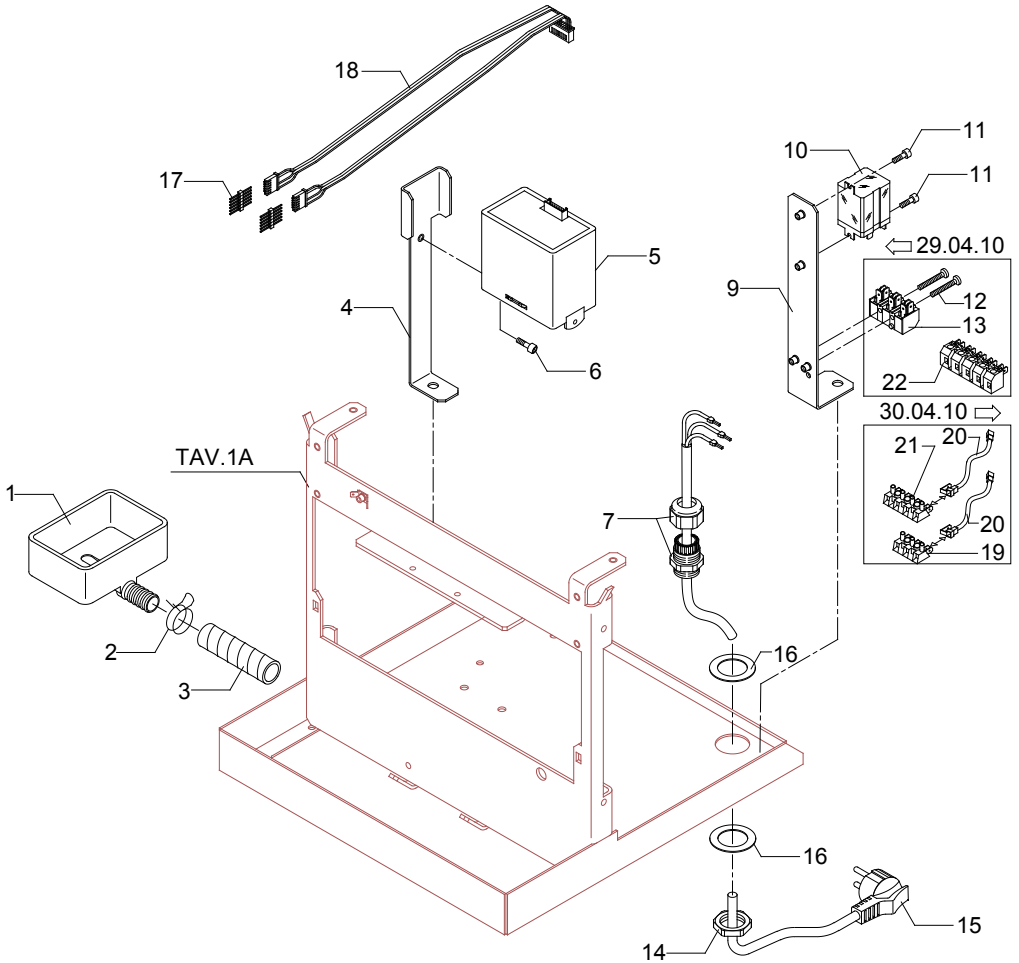

TABLE 3B
Mod. TE

TABLE 4

	POS	CODE	DESCRIPTION
TABLE 5 Mod. PM	1	5373903	STEAM PLUG D33
	2	7826202	SCREW TCI M5X10 UNI 6107 OT
	3	7804002	FAN WASHER D6 DIN 6798A
	4	5373904	WATER PLUG D33
	5	5221803NC	CHECK NUT 3/8" G OT NICKEL-PLATED
	6	7633303	ROUND YELLOW SWITCH
	7	7633609	ORANGE LAMP 110/240V
	8	7633610	GREEN LAMP 110/240V
	9	7633304	ROUND GREEN SWITCH
	10	5966503	ASSEMBLY COMPLETE STEAM HOSE
	11	5960502.01	ASSEMBLY ADJUSTMENT ROD
	12	7496001	OR GASKET D7.6 X 2.62 VITON
	13	5493001	GASKET D8 X 4 EPT 70SH
	14	5283001	TAP BODY 3/8" G X M13 OT
	15	5221801	NUT M13 H4 OT
	16	7496037	OR GASKET D6 X 2 VITON
	17	5163017CM	STEAM HOSE CHROMED
	18	5494001	GASKET D8.5 X 5 X 3.2 PTFE
	19	5226602	STEAM HOSE TERMINAL CHROMED
	20	5163018CM	COMPLETE WATER HOSE CHROMED
	25	5963037	PRESSURE GAUGE D70 DOUBLE SCALE
	27	7815003	PLAIN WASHER D5 UNI 6592 A2
	28	7816405	SCREW TE M4X12 UNI 5739 A2
	29	5974003.02	ASSEMBLY STEAM TAP
	30	5974004.02	ASSEMBLY WATER TAP
	31	5225226CM	STRAIGHT FITTING M22 X 1 H25 OT CHROMED
	32	5493003	GASKET D20.5X15 H1.5 NBR 70SH
	33	5226601TW	WATER HOSE TERMINAL M22 CHROMED
	34	5966504	ASSEMBLY WATER HOSE
	35	5371802	KNOB D40
	36	7371001	INSULATING
	37	5283039	TAP BODY 3/8" G X 3/8" G X M13 OT
	38	5974074	ASSEMBLY STEAM TAP
	39	5974075	ASSEMBLY WATER TAP
	40	7496072	OR GASKET 121
	41	5471532	SPRING
	42	5190501	COMPLETE CUP
	43	7496073	OR GASKET 115 EP856
	44	5221872TW	NUT 3/8" G
	45	5163151CM	STEAM HOSE CHROMED
	46	5494001	GASKET D8.5 X 5 X 3.2 PTFE
	47	5226612CM	TERMINAL 3 HOLES
	48	5966537	ASSEMBLY COMPLETE STEAM HOSE 3 HOLES
	49	5225607TW	WATER HOSE CHROMED
	50	7496003	OR GASKET 108 VITON
	51	5226610TW	WATER HOSE TERMINAL D23.5X18 OT CHROMED